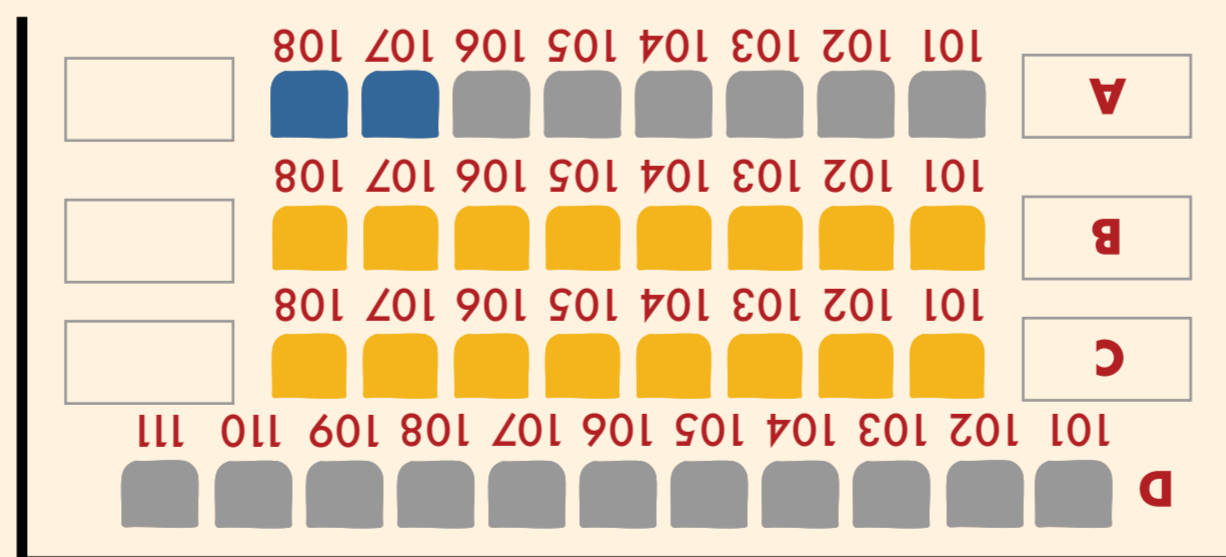

CIRCUS FIRE

APR 16 - MAY 23, 2026

Legend for seating types:

- Gold Seating
- Silver Seating
- Accessible Seating

SECTION 100

ENTRANCE

**THEATER
WORKS
HARTFORD**