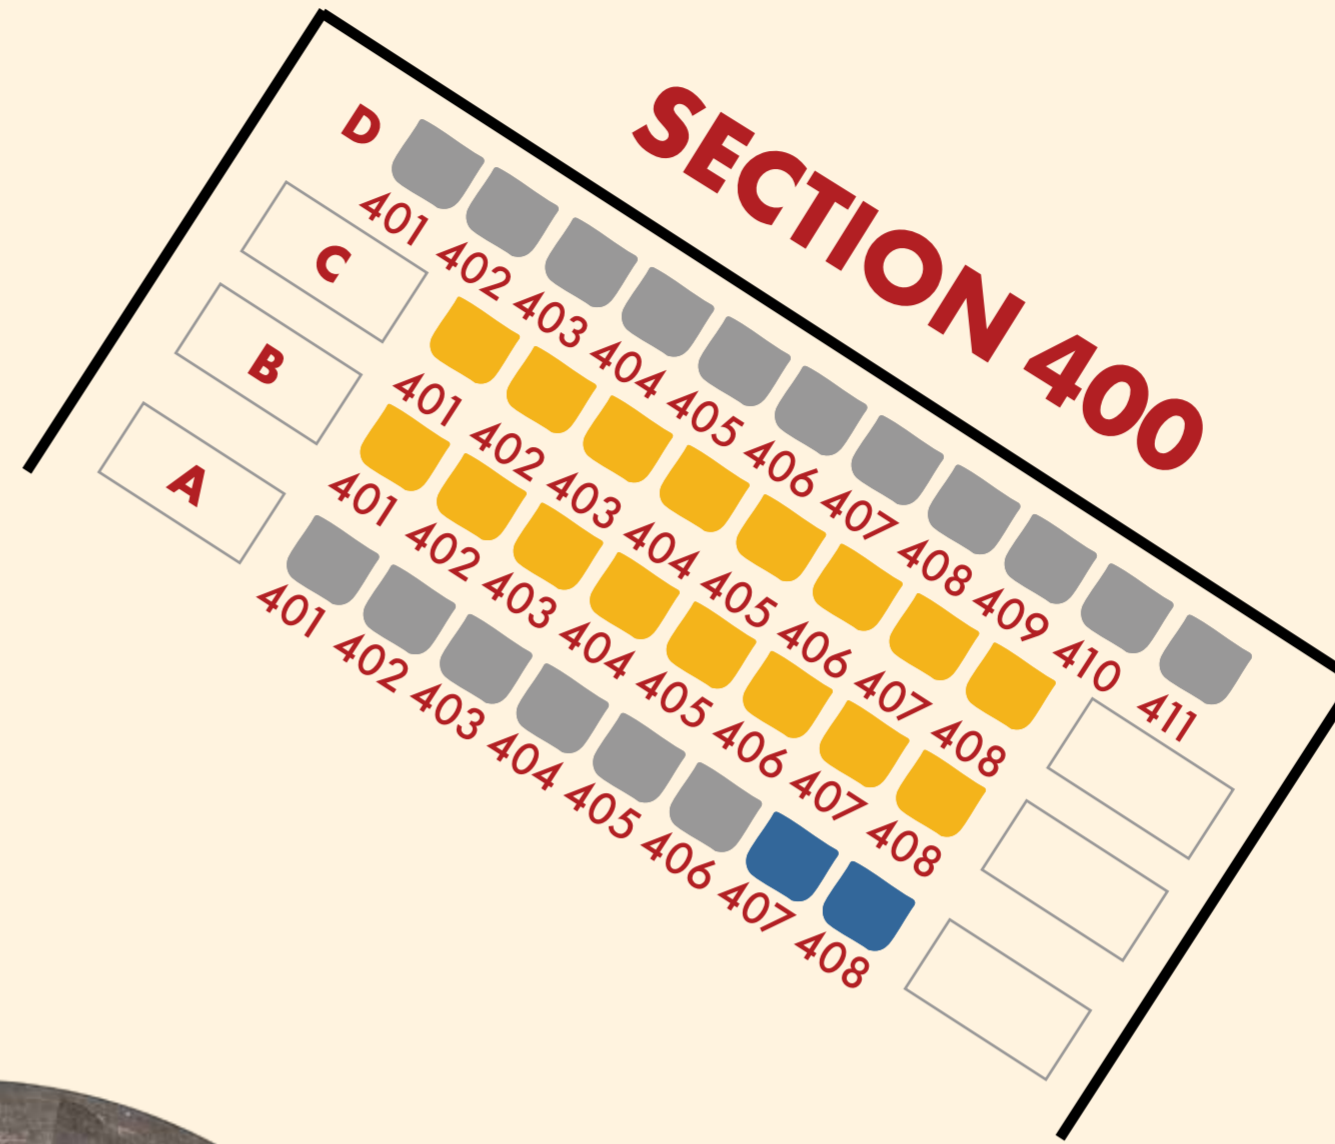

CIRCUS FIRE

APR 16 - MAY 23, 2026

Legend for seating types:

- Gold Seating
- Silver Seating
- Accessible Seating

SECTION 100

ENTRANCE

**THEATER
WORKS
HARTFORD**