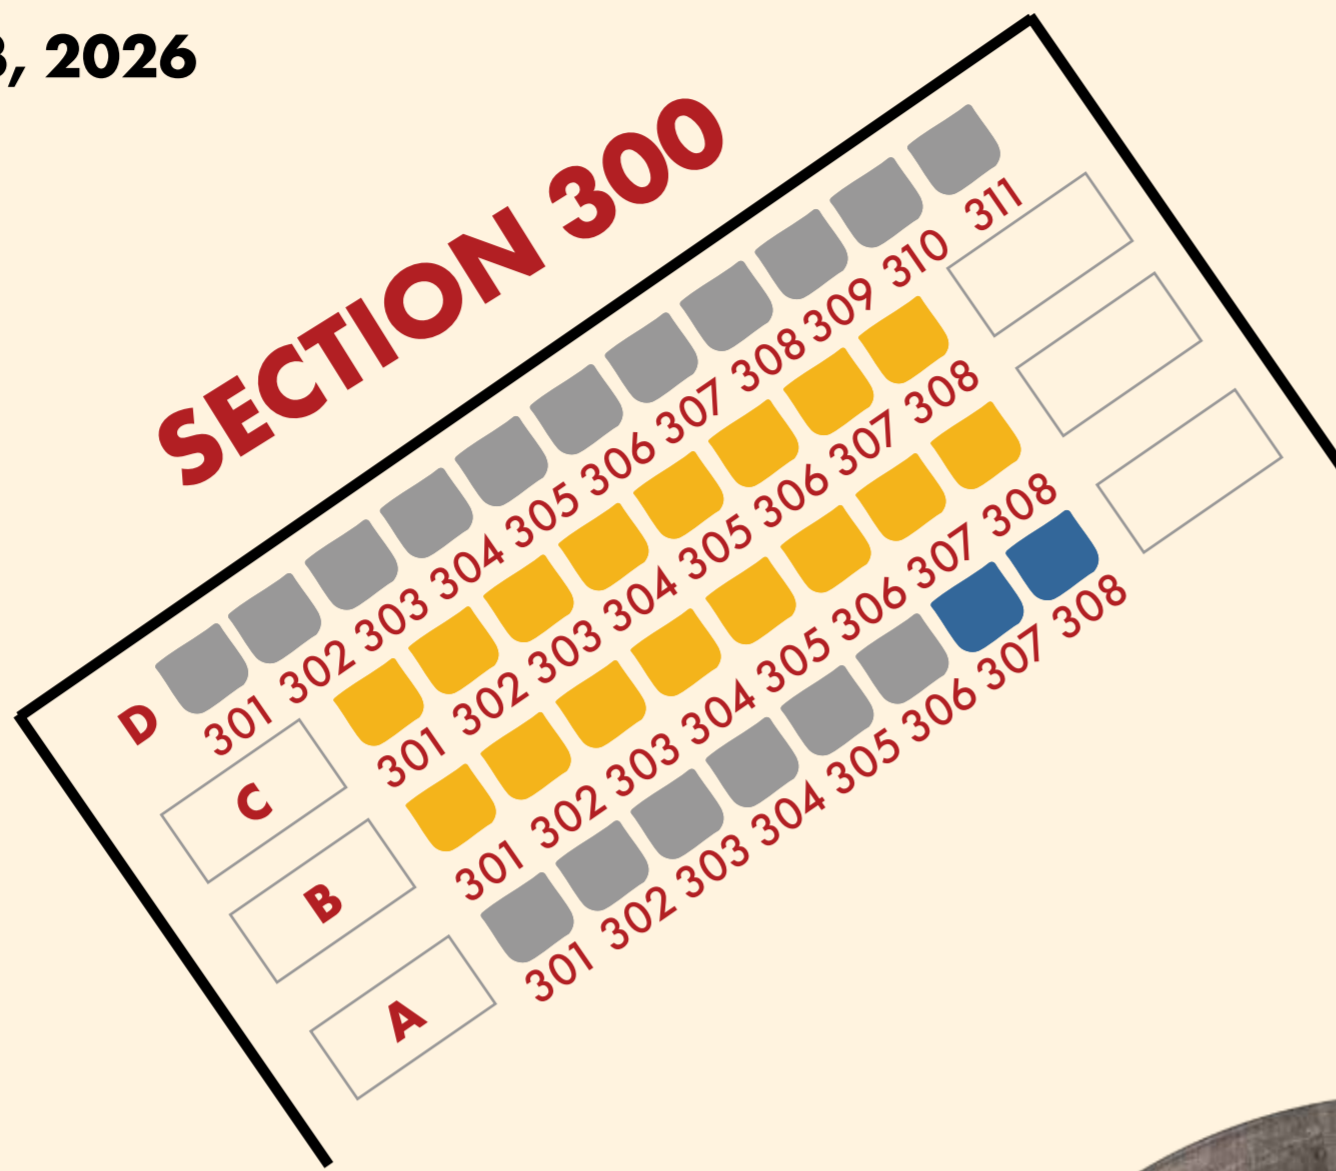

CIRCUS FIRE

APR 16 - MAY 23, 2026

Legend for seating types:

- Gold Seating
- Silver Seating
- Accessible Seating

SECTION 100

ENTRANCE

**THEATER
WORKS
HARTFORD**