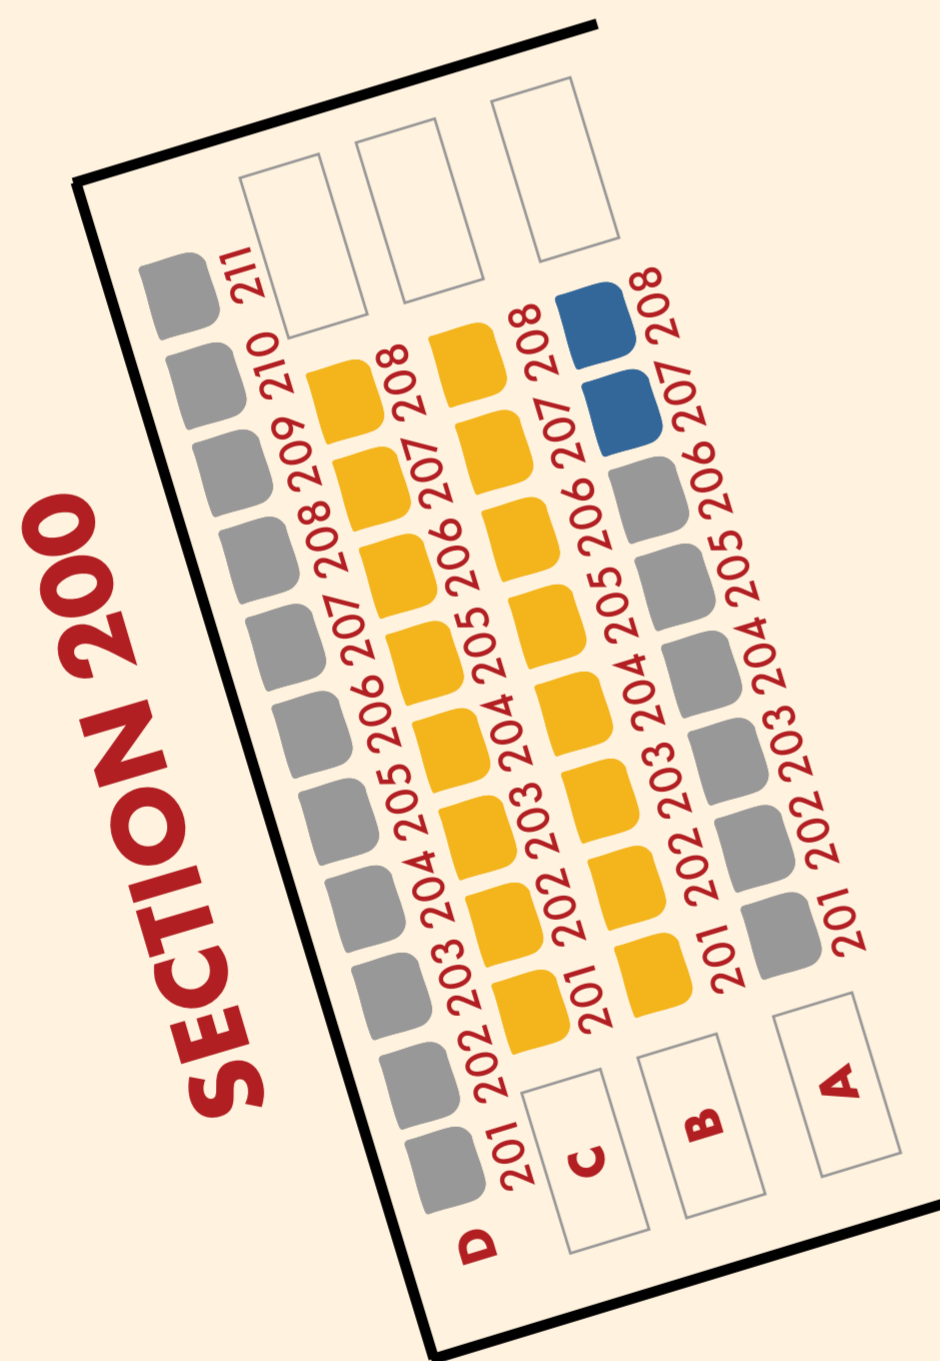

CIRCUS FIRE

APR 16 - MAY 23, 2026

Legend for seating types:

- Gold Seating
- Silver Seating
- Accessible Seating

SECTION 100

ENTRANCE

**THEATER
WORKS
HARTFORD**