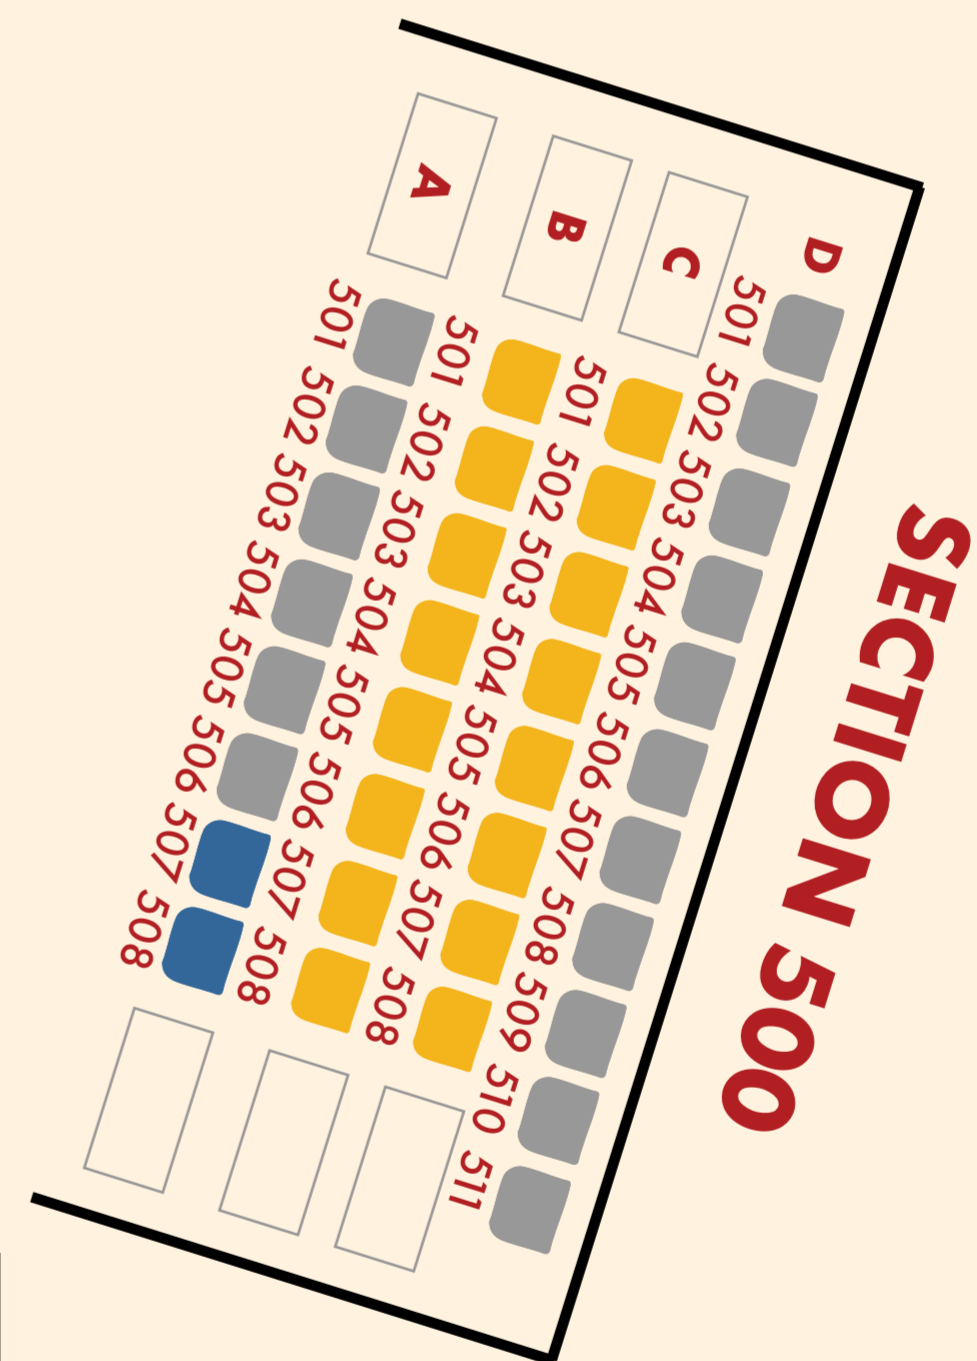

CIRCUS FIRE

APR 16 - MAY 23, 2026

Legend for seating types:

- Gold Seating
- Silver Seating
- Accessible Seating

SECTION 100

ENTRANCE

**THEATER
WORKS
HARTFORD**